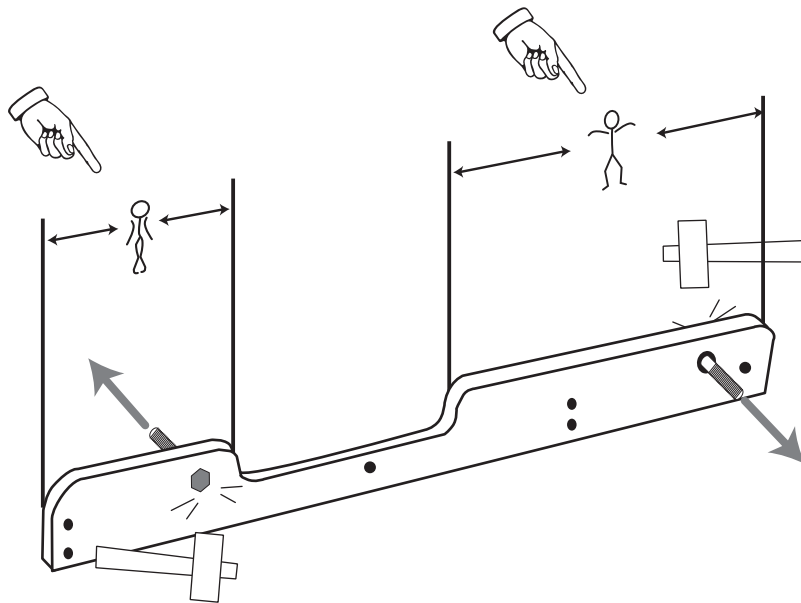

LOOM STAND TREADLE KIT  
600mm (24ins) and 800mm (32ins)

1

!Check

x4

2

!Check

x8

3

!Check

x4

4

5

x 4

6

7

!Check

38mm

50mm

50mm

75mm

Real scale hard ware samples For Loom Stand Treadle Kit