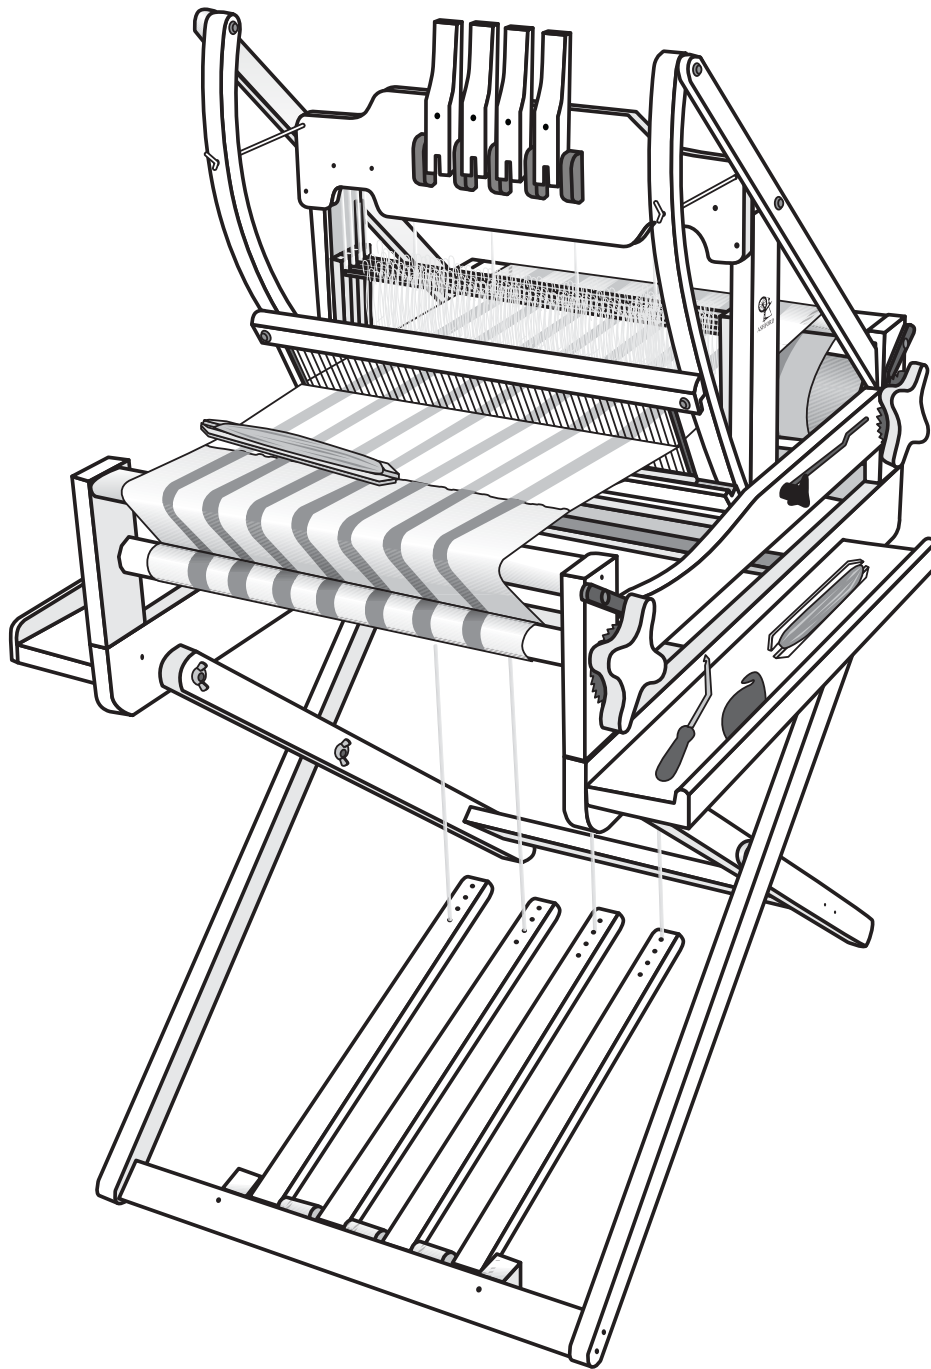

LOOM STAND TREADLE KIT  
600mm (24ins) and 800mm (32ins)

1

!Check

x4

2

!Check

x8

3

!Check

x4

4

5

x 4

6

7

!Check

38mm

50mm

50mm

75mm

Real scale hard ware samples For Loom Stand Treadle Kit