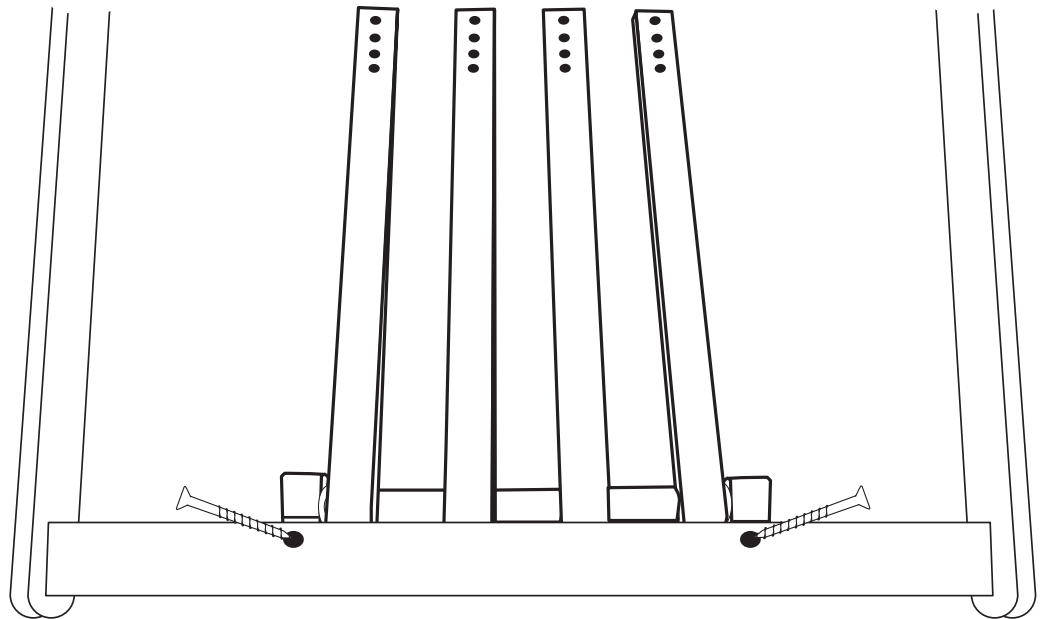

11

 x 2

12

!Check

13

14

15

16

38mm

50mm

50mm

75mm

Real scale hard ware samples For Loom Stand Treadle Kit