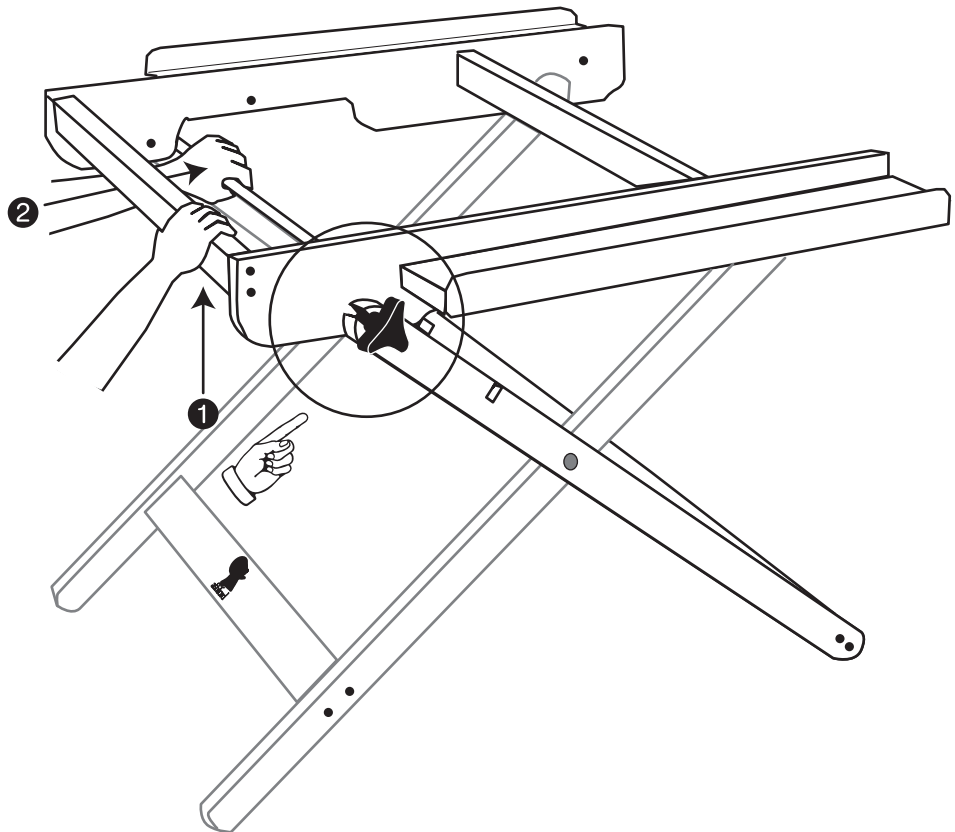

x 4

8

!Check

9

 x 2

 x 2

 x 2

10

11

 x 2

12

!Check

13

14

15

16

38mm

50mm

50mm

75mm

Real scale hard ware samples For Loom Stand Treadle Kit