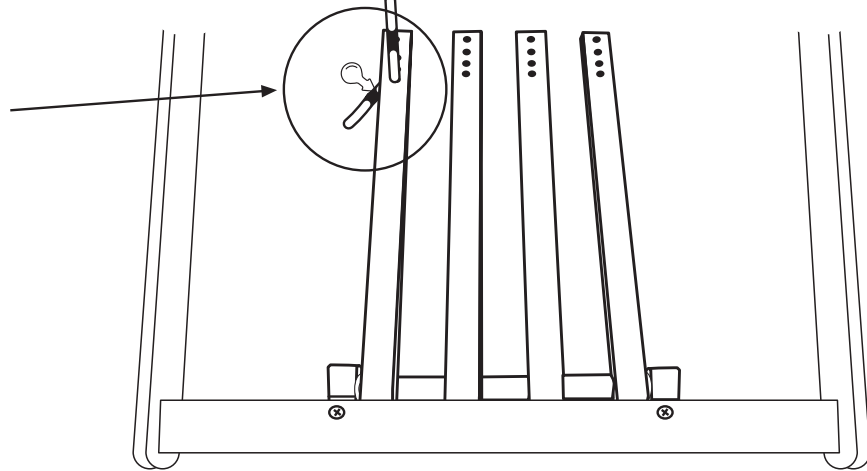

11

 x 2

12

!Check

13

14

15

16

38mm

50mm

50mm

75mm

Real scale hard ware samples For Loom Stand Treadle Kit