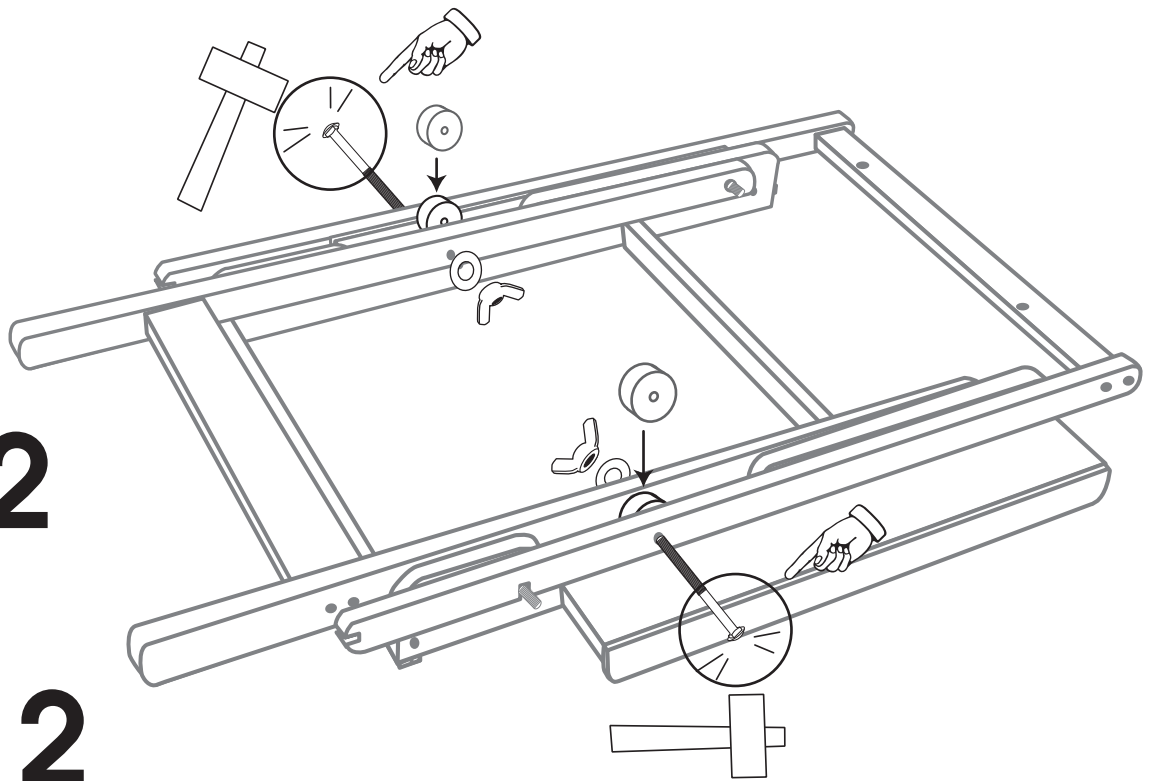

LOOM STAND TREADLE KIT  
600mm (24ins) and 800mm (32ins)

1

!Check

x4

2

!Check

x8

3

!Check

x4

4

5

x 4

6

7

!Check

x 4

8

!Check

9

 x 2

 x 2

 x 2

10

38mm

50mm

50mm

75mm

Real scale hard ware samples For Loom Stand Treadle Kit