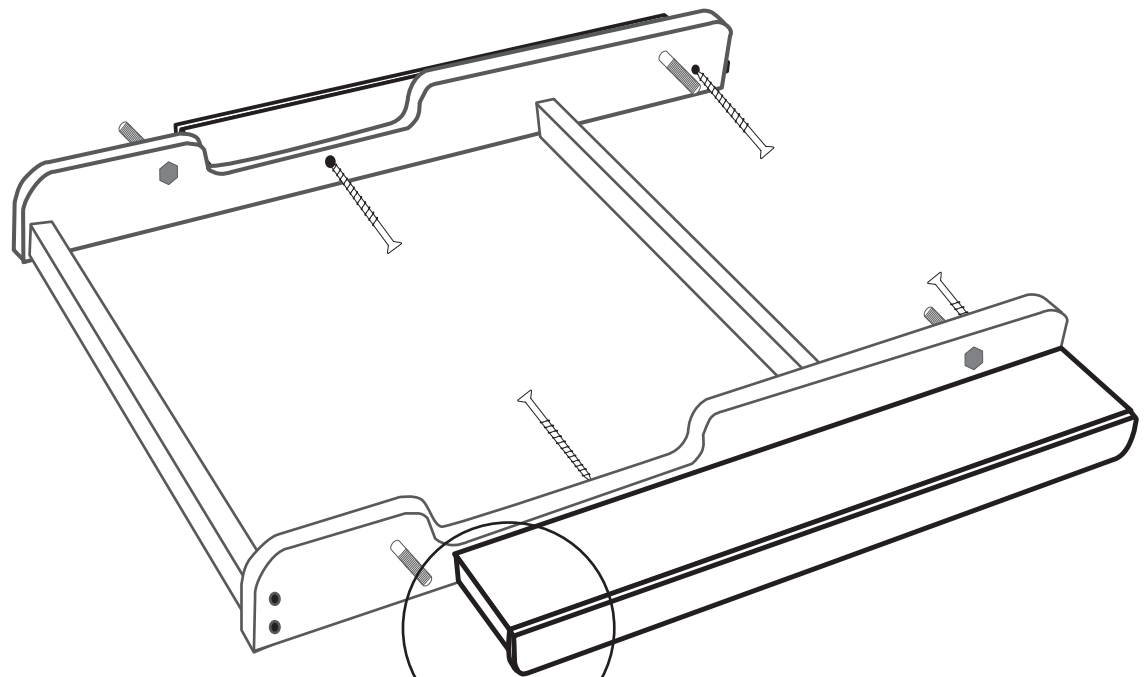

LOOM STAND TREADLE KIT  
600mm (24ins) and 800mm (32ins)

1

!Check

x4

2

!Check

x8

3

!Check

x4

4

5

x 4

6

7

!Check

38mm

50mm

50mm

75mm

Real scale hard ware samples For Loom Stand Treadle Kit