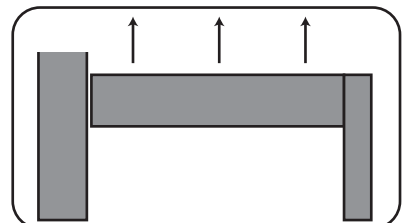

LOOM STAND TREADLE KIT  
600mm (24ins) and 800mm (32ins)

1

!Check

x4

2

!Check

x8

3

!Check

x4

4

5

x 4

6

7

!Check

38mm

50mm

50mm

75mm

Real scale hard ware samples For Loom Stand Treadle Kit