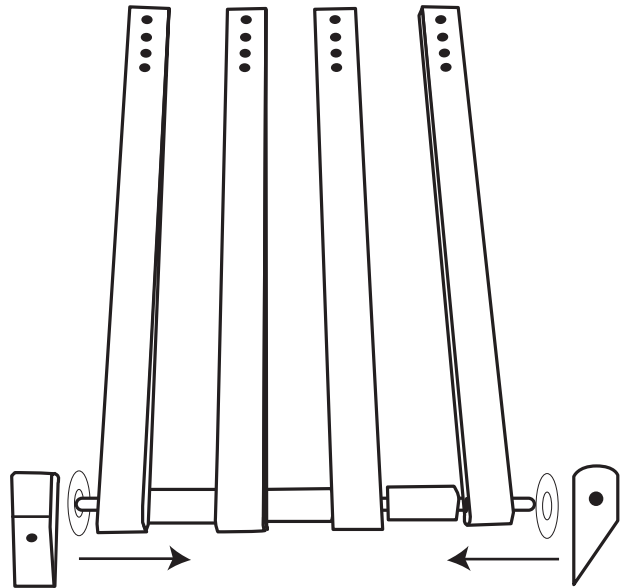

11

 x 2

12

!Check

13

14

15

16

38mm

50mm

50mm

75mm

Real scale hard ware samples For Loom Stand Treadle Kit