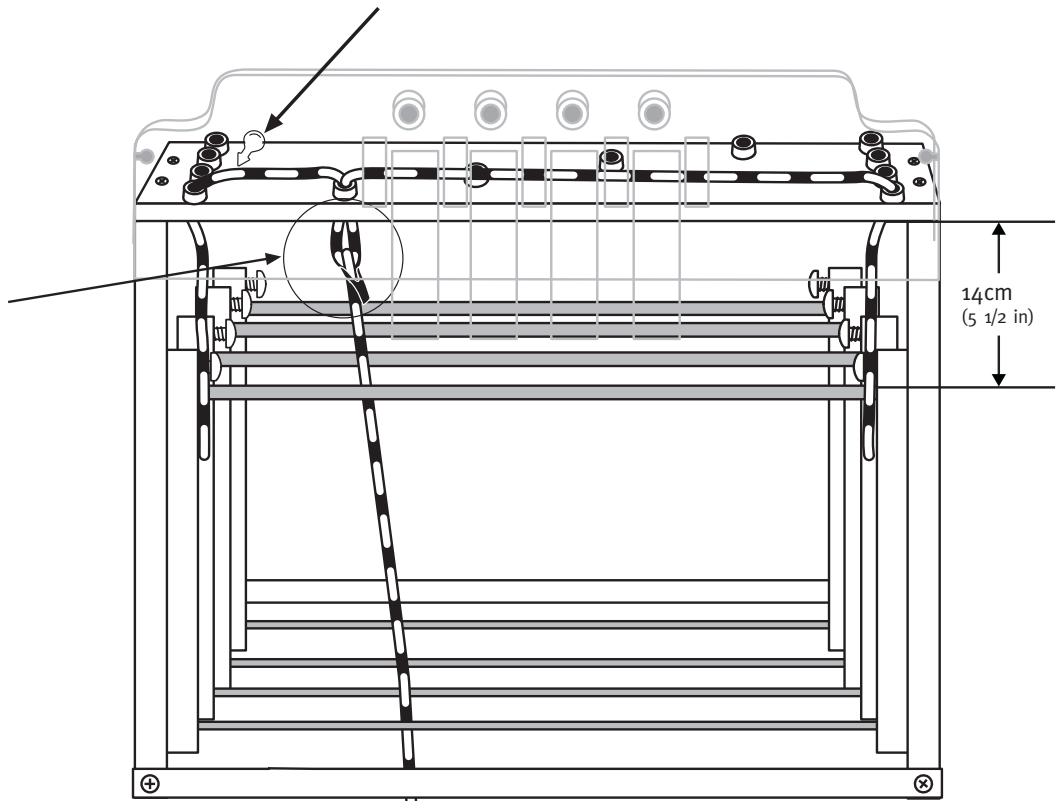

11

 x 2

12

!Check

13

14

15

16

38mm

50mm

50mm

75mm

Real scale hard ware samples For Loom Stand Treadle Kit