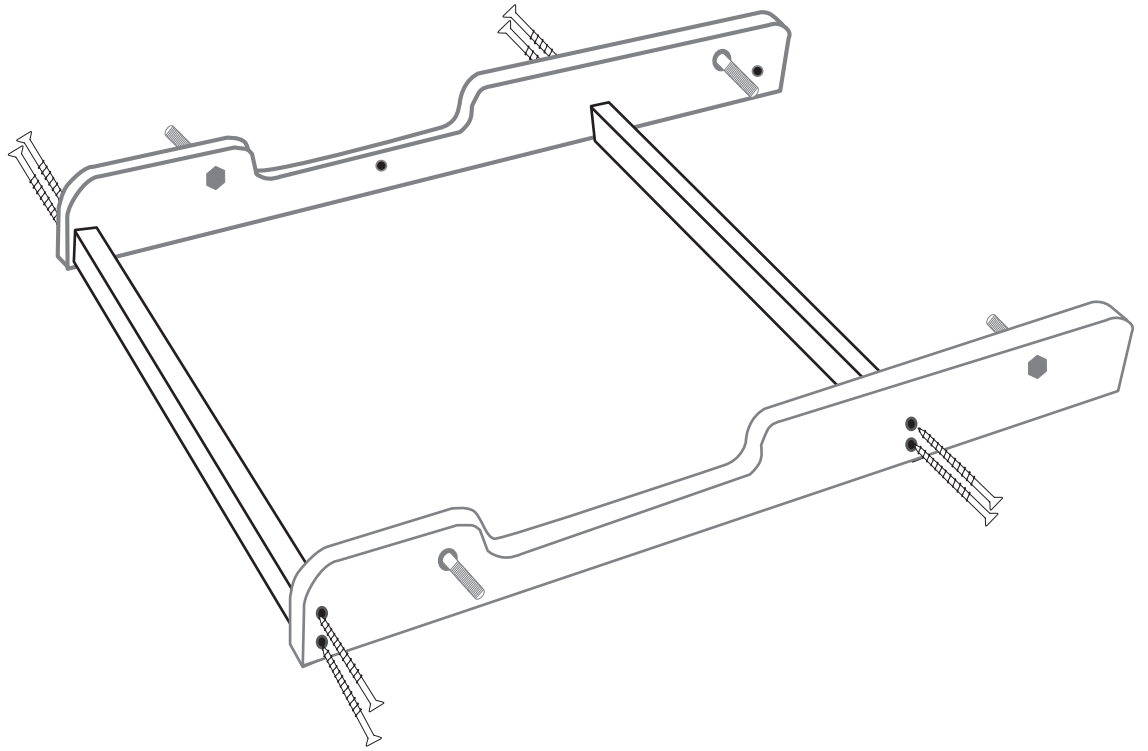

LOOM STAND TREADLE KIT  
600mm (24ins) and 800mm (32ins)

1

!Check

x4

2

!Check

x8

3

!Check

x4

4

5

x 4

6

7

!Check

38mm

50mm

50mm

75mm

Real scale hard ware samples For Loom Stand Treadle Kit