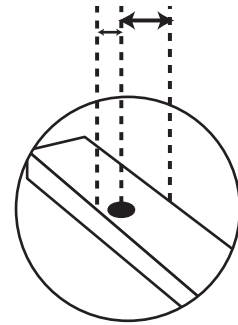

LOOM STAND TREADLE KIT  
600mm (24ins) and 800mm (32ins)

1

!Check

x4

2

!Check

x8

3

!Check

x4

4

5

x 4

6

7

!Check

38mm

50mm

50mm

75mm

Real scale hard ware samples For Loom Stand Treadle Kit