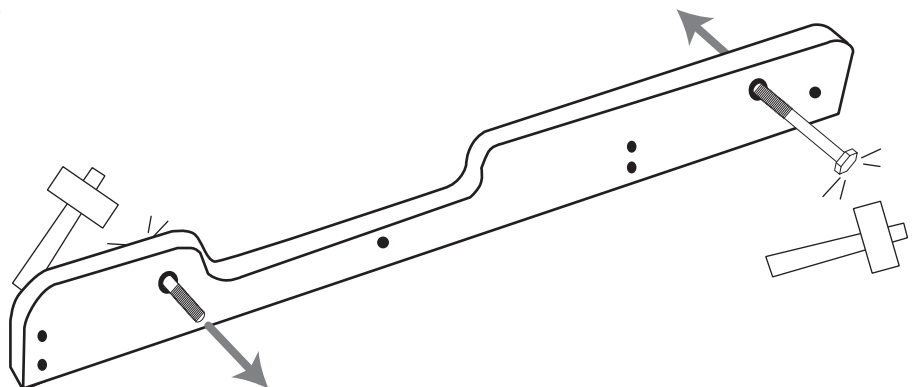

LOOM STAND TREADLE KIT  
600mm (24ins) and 800mm (32ins)

1

!Check

x4

2

!Check

x8

3

!Check

x4

4

5

x 4

6

7

!Check

38mm

50mm

50mm

75mm

Real scale hard ware samples For Loom Stand Treadle Kit